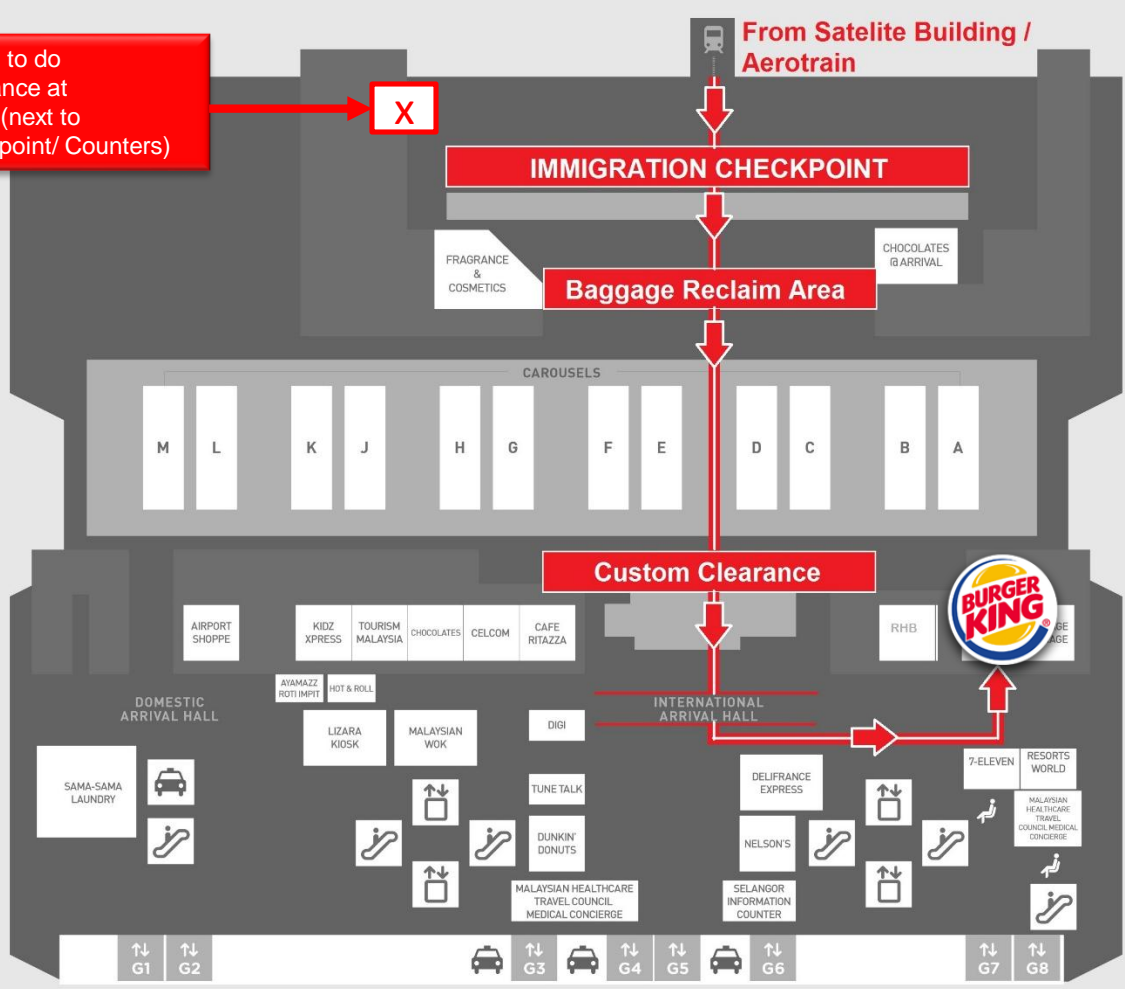

Upon arriving at the airport, you can contact Sunway International Office representative on **+60-19-358 8692**. The representative will meet you at **BURGER KING RESTAURANT @Arrival Level, KLIA Main Terminal Building**.

## KLIA Arrival Hall Directory

Student is required to do Immigration Clearance at Immigration Office (next to Immigration Checkpoint/ Counters)

Main Terminal Building - Arrival Level - Level 3